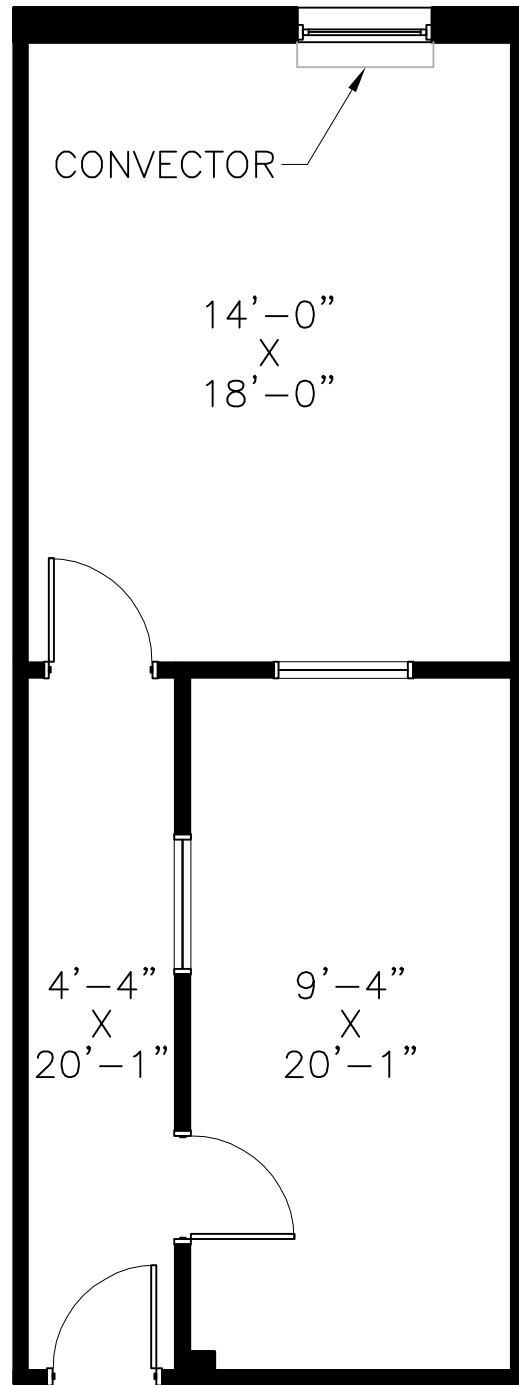

# 120 East Ogden Avenue

120 East Ogden Avenue  
Hinsdale, IL, 60521

## Suite #104 - As-Built Conditions

635 Rentable Square Feet

Scale:

N.T.S.