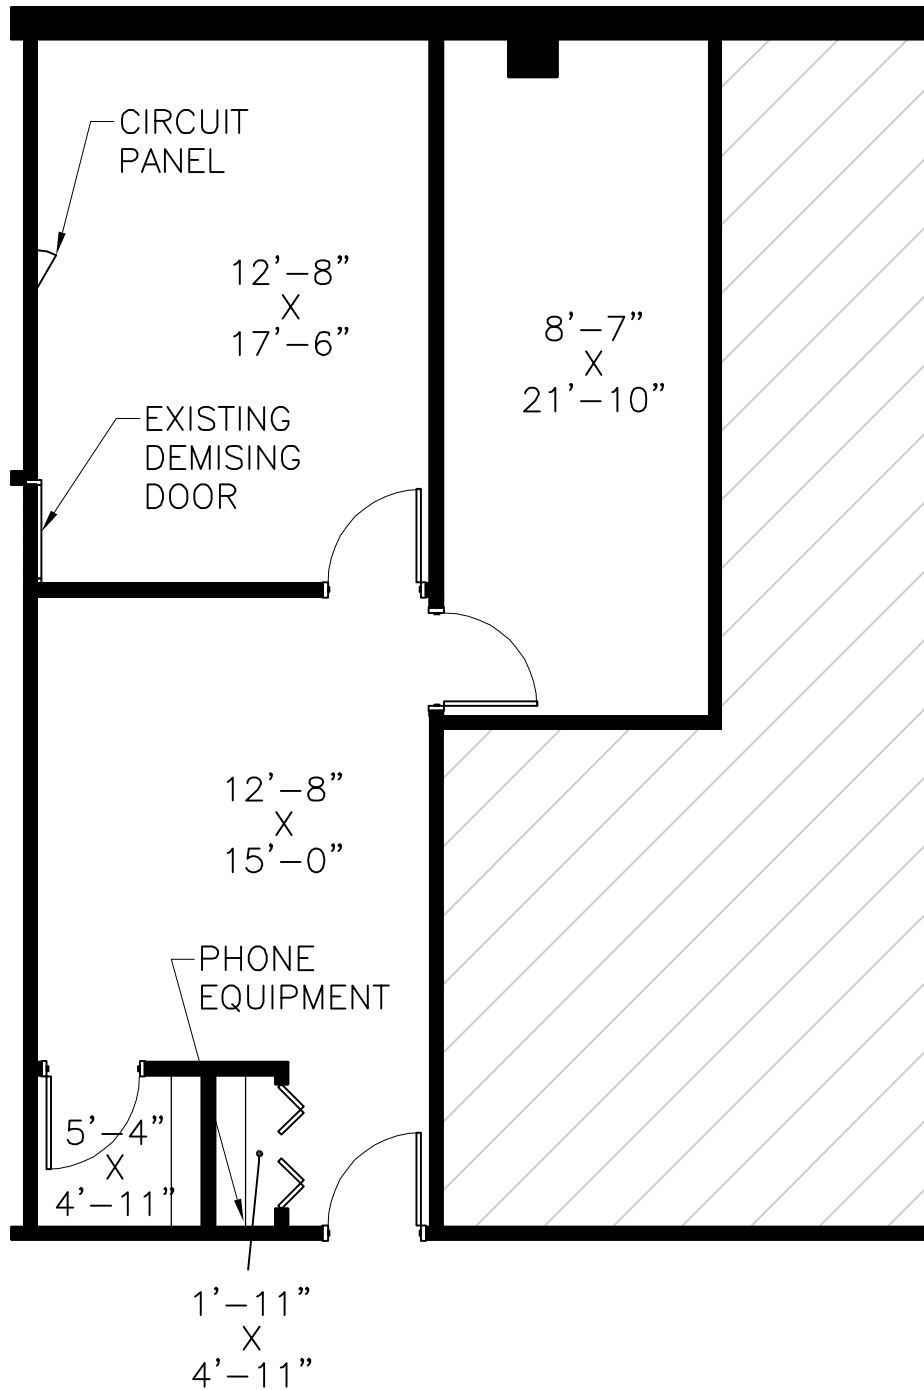

# 120 East Ogden Avenue

120 East Ogden Avenue  
Hinsdale, IL, 60521

## Suite #20 - As-Built Conditions

793 Rentable Square Feet

Scale:

N.T.S.