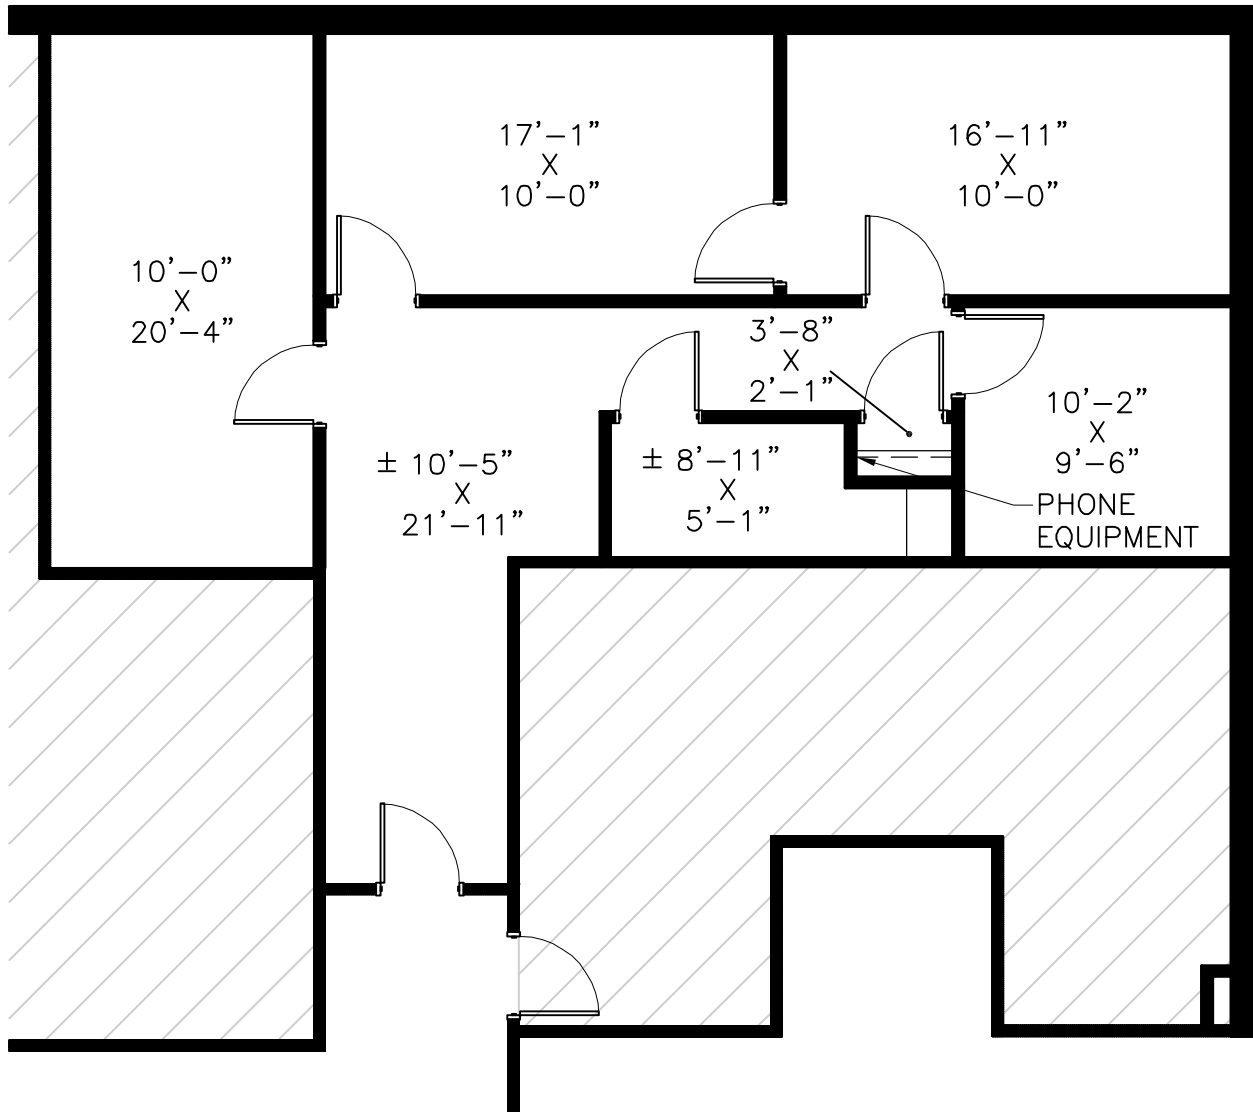

# 120 East Ogden Avenue

120 East Ogden Avenue  
Hinsdale, IL, 60521

## Suite #22 - As-Built Conditions

1,138 Rentable Square Feet

Scale:

N.T.S.