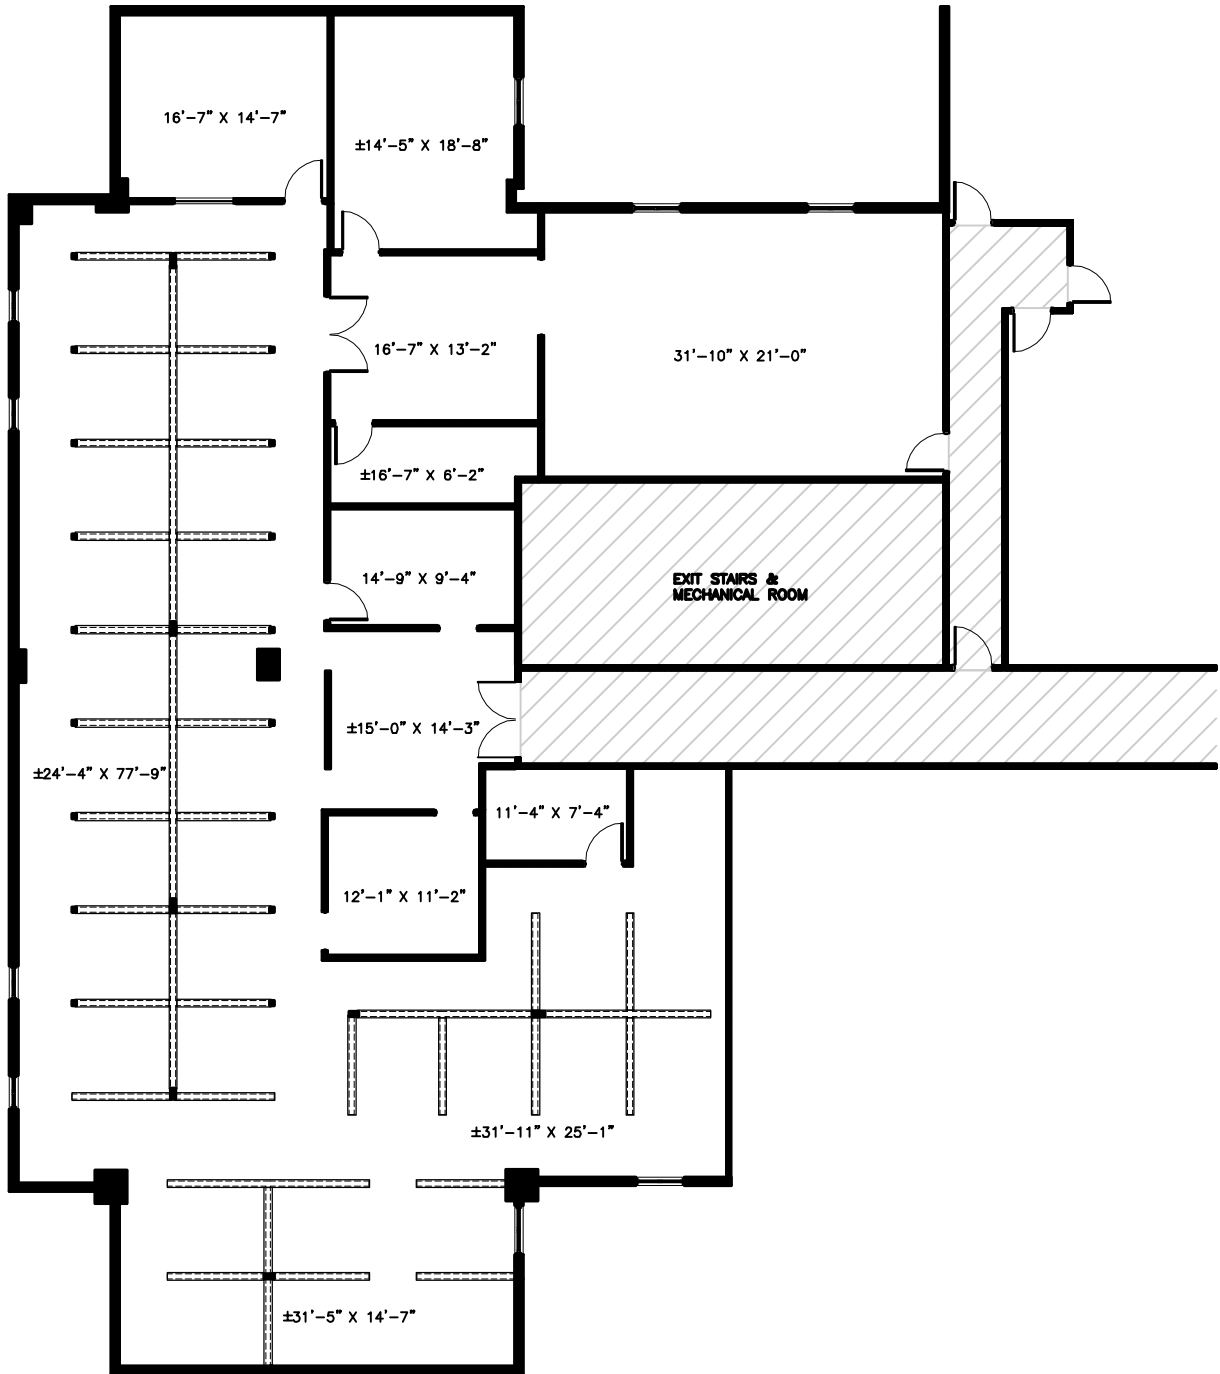

15 Spinning Wheel Road

15 Spinning Wheel Road
Hinsdale, IL, 60521

Suite 16 - As-Built Conditions

6,013 Rentable Square Feet

Scale:

N.T.S.