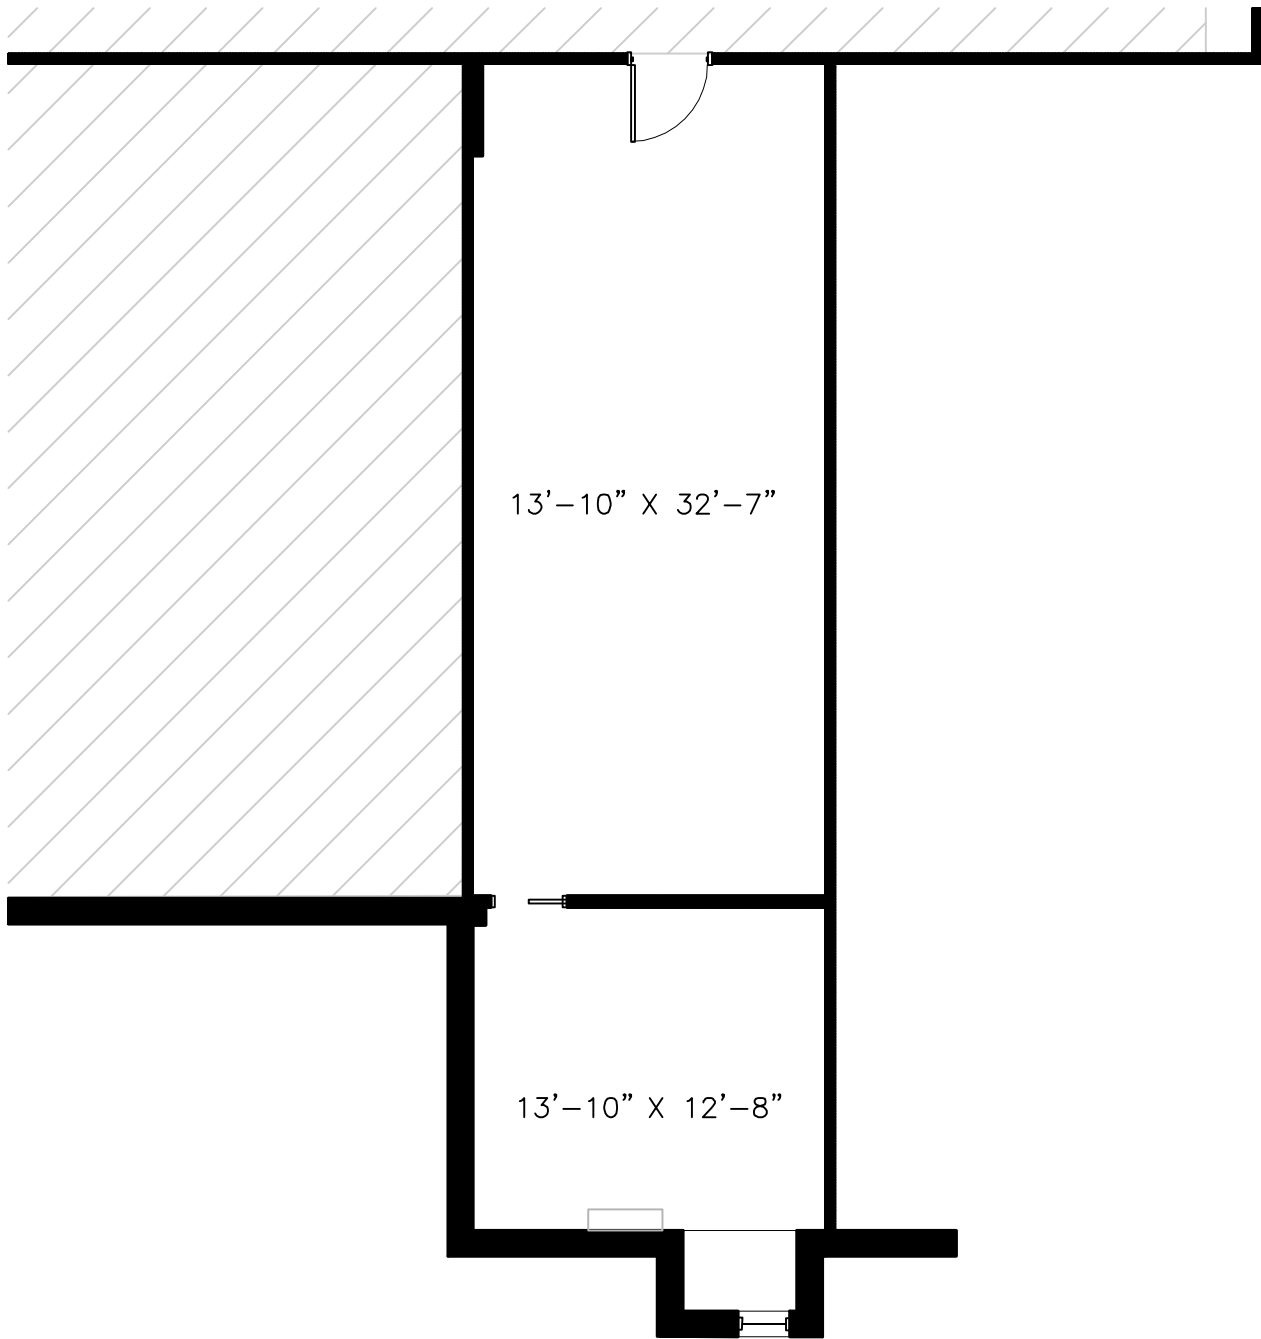

## Suite 400 - As-Built Conditions

754 Rentable Square Feet

Scale:

N.T.S.