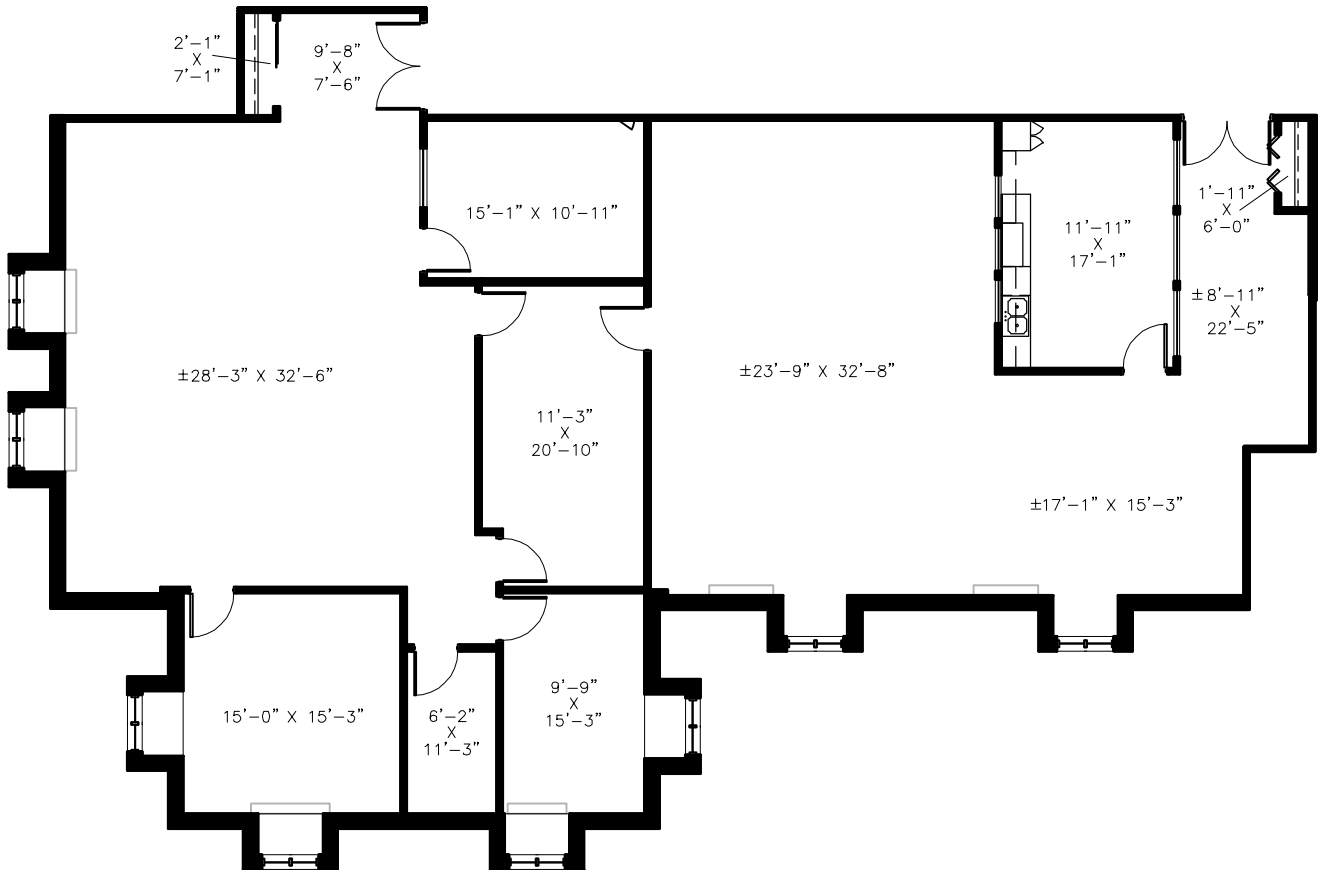

15 Spinning Wheel Road

15 Spinning Wheel Road
Hinsdale, IL, 60521

Suite 410 - As-Built Conditions

3,939 Rentable Square Feet

Scale:

N.T.S.