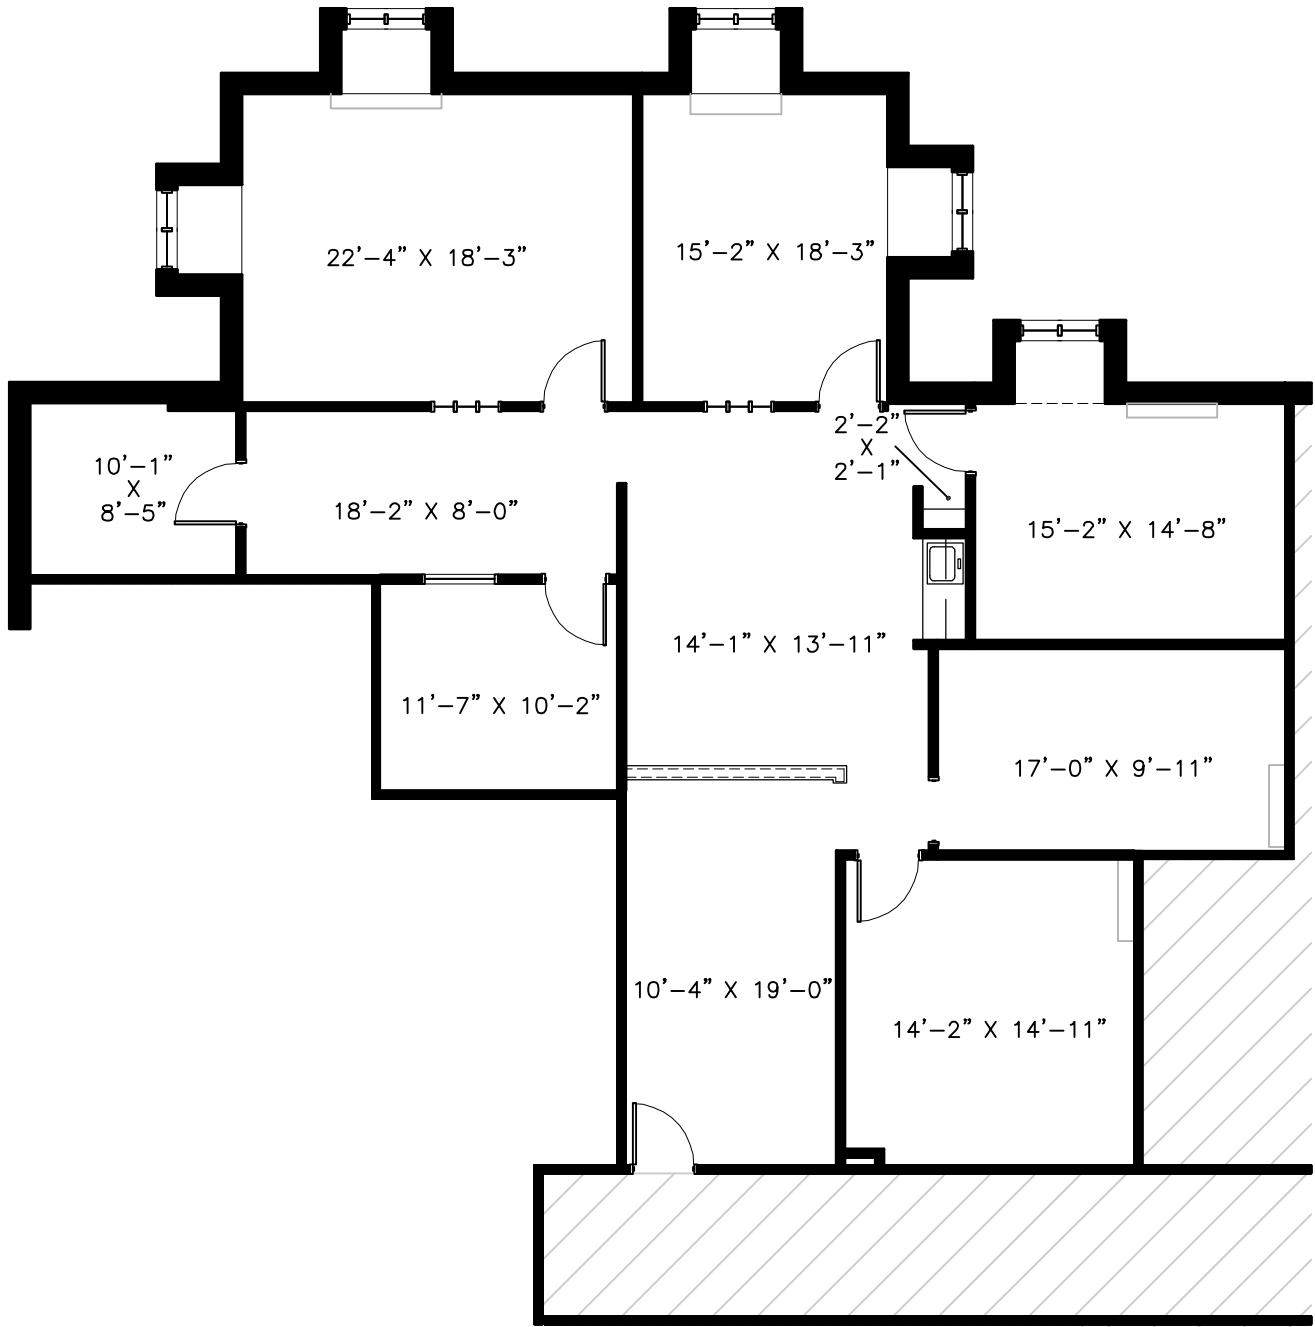

15 Spinning Wheel Road

15 Spinning Wheel Road
Hinsdale, IL, 60521

Suite 415 - As-Built Conditions

2,319 Rentable Square Feet

Scale:

N.T.S.