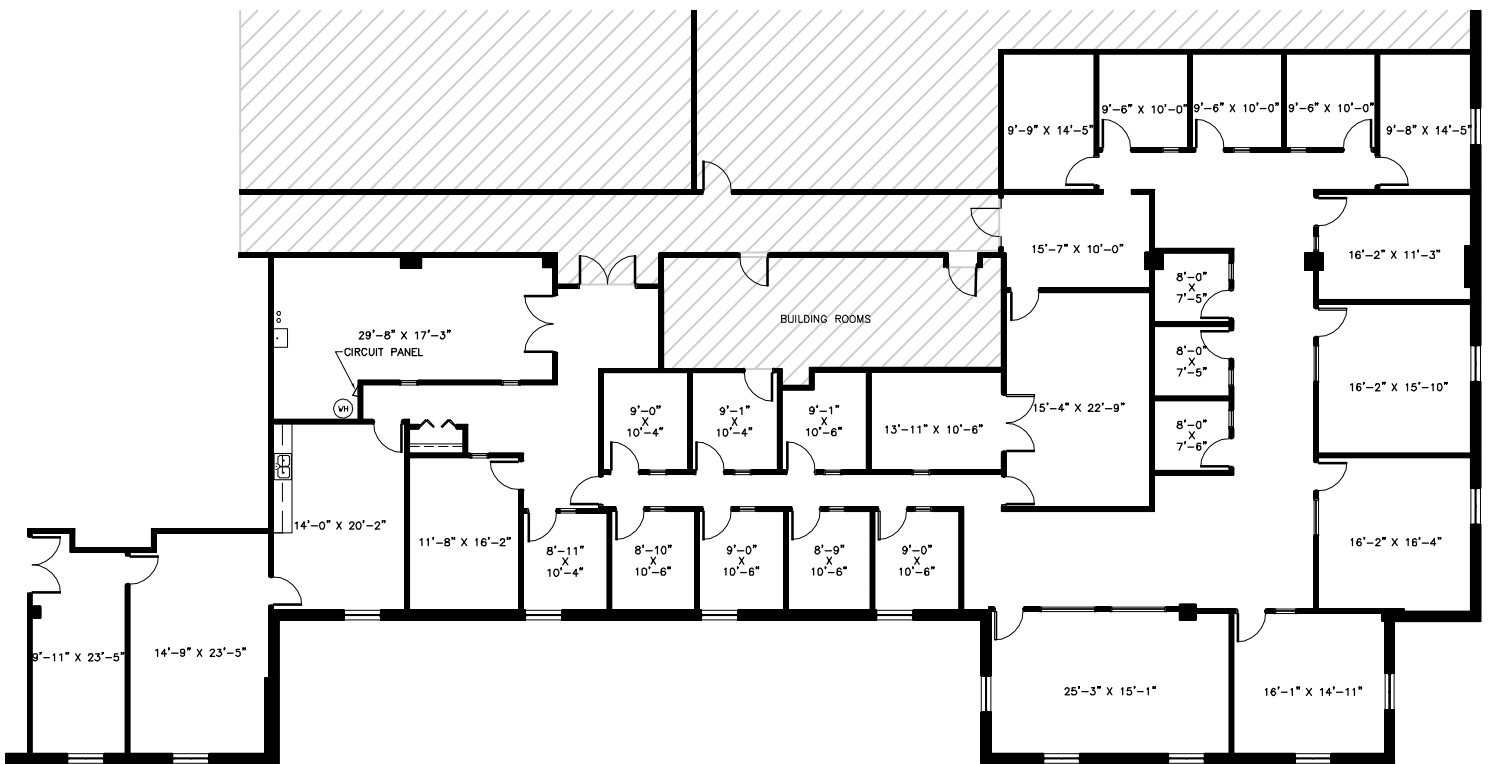

# 188 Industrial Drive

188 Industrial Drive  
Elmhurst, Illinois 60126

## Suite #315 - As-Built Conditions

7,528 Rentable Square Feet

Scale:

N.T.S.