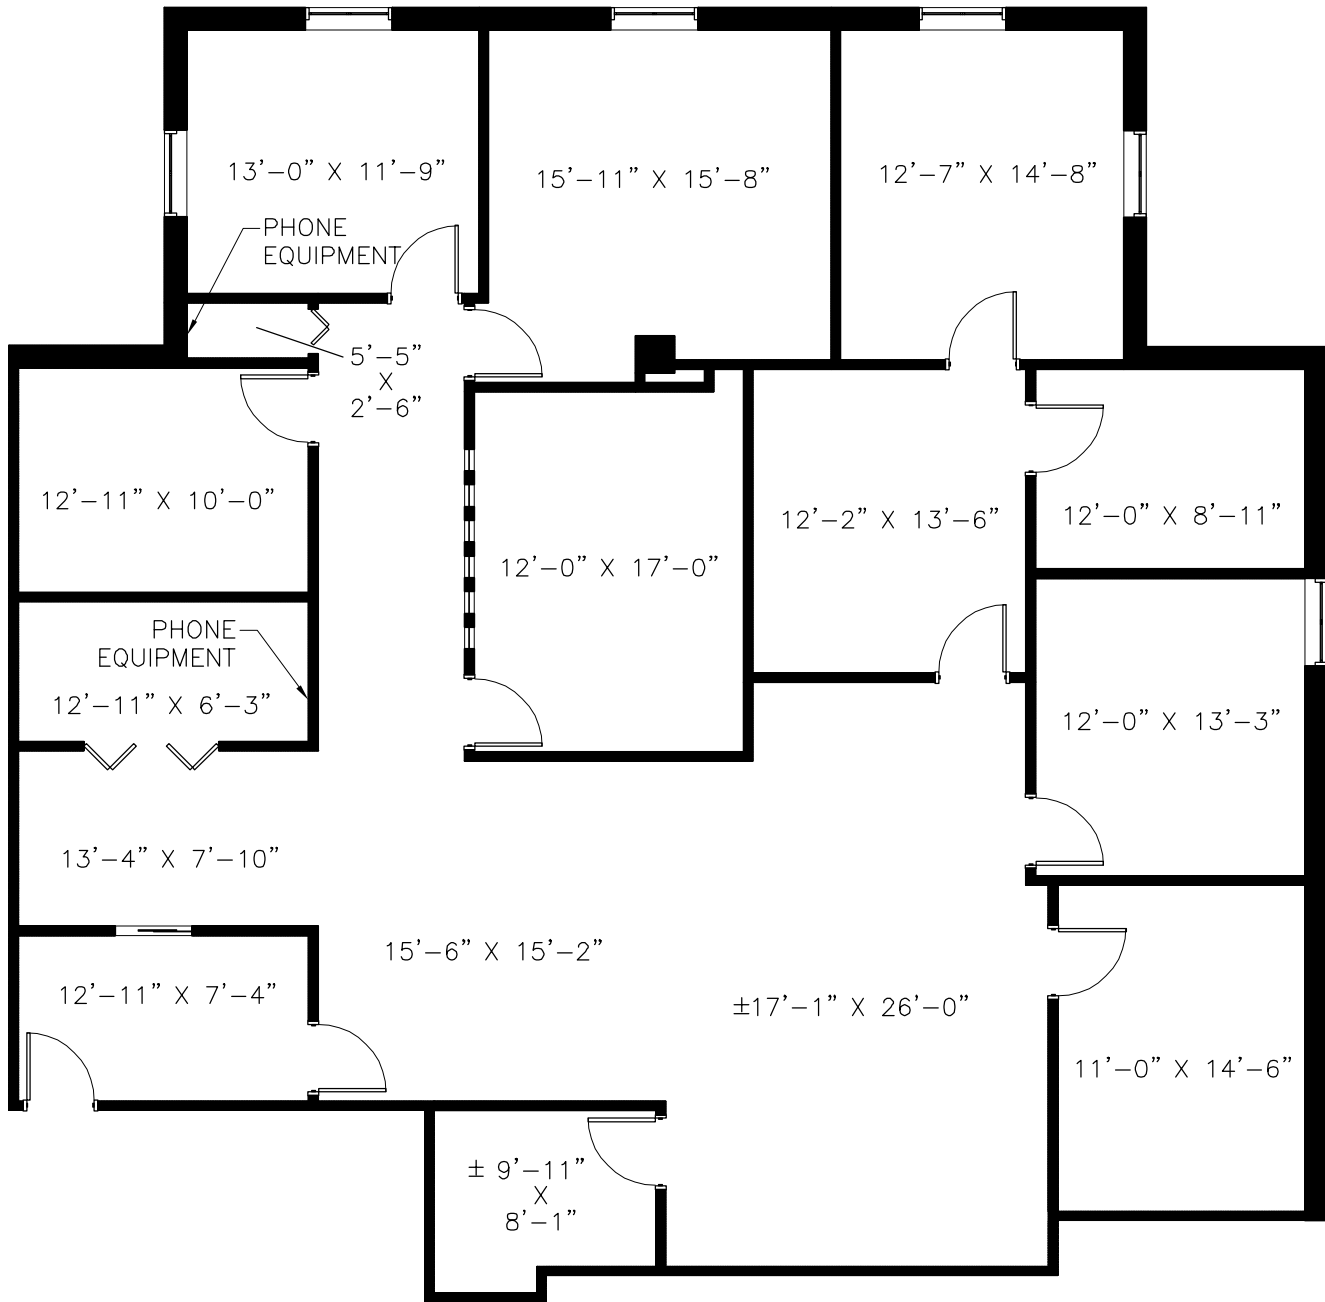

188 Industrial Drive

188 Industrial Drive
Elmhurst, Illinois 60126

Suite #206 - As-Built Conditions

3,182 Rentable Square Feet

Scale:

N.T.S.