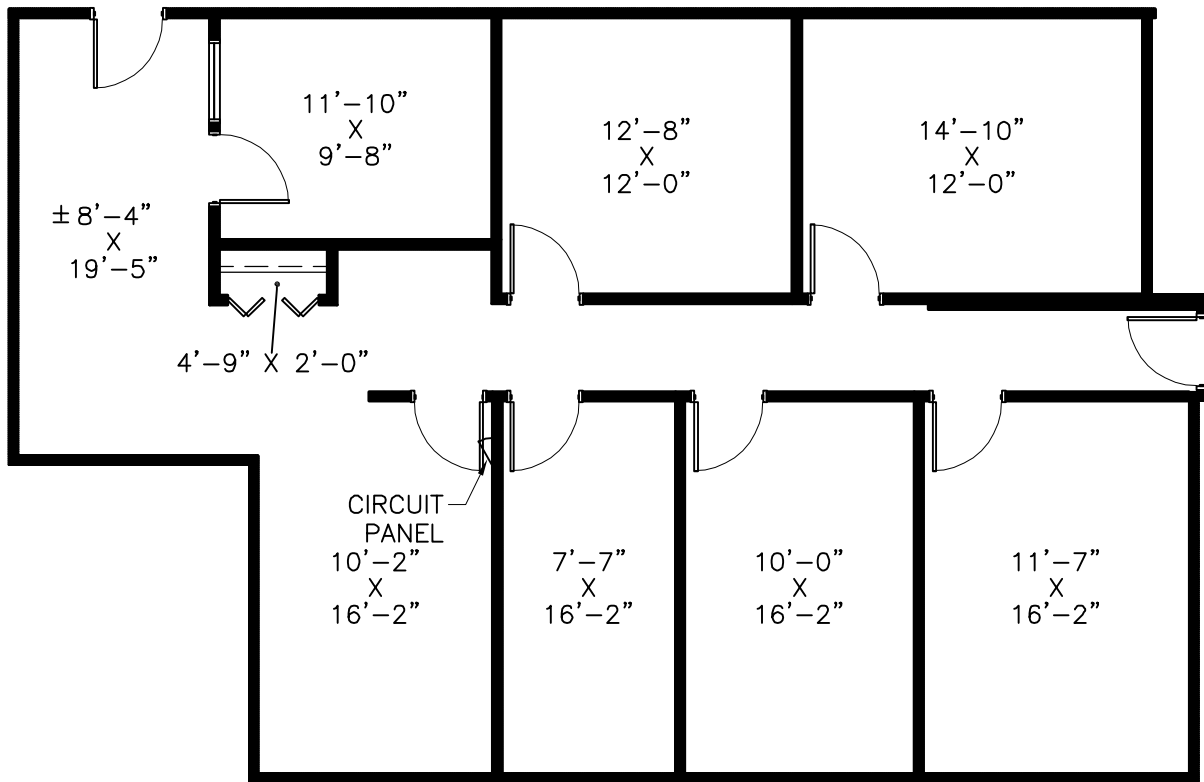

## Suites 40 & 44 - As-Built Conditions

1,744 Rentable Square Feet

Scale:

N.T.S.