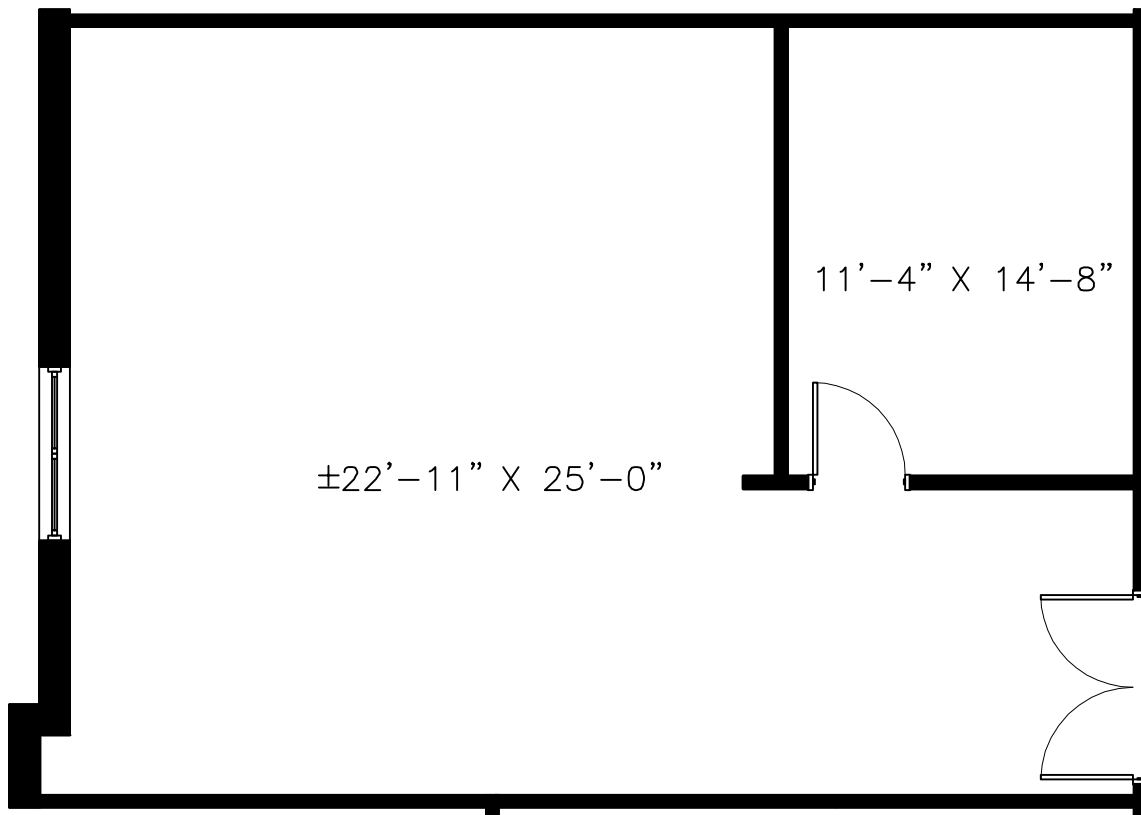

930 York Road

930 York Road
Hinsdale, IL, 60521

Suite #12 - As-Built Conditions

1,009 Rentable Square Feet

Scale:

1/8"=1'-0"