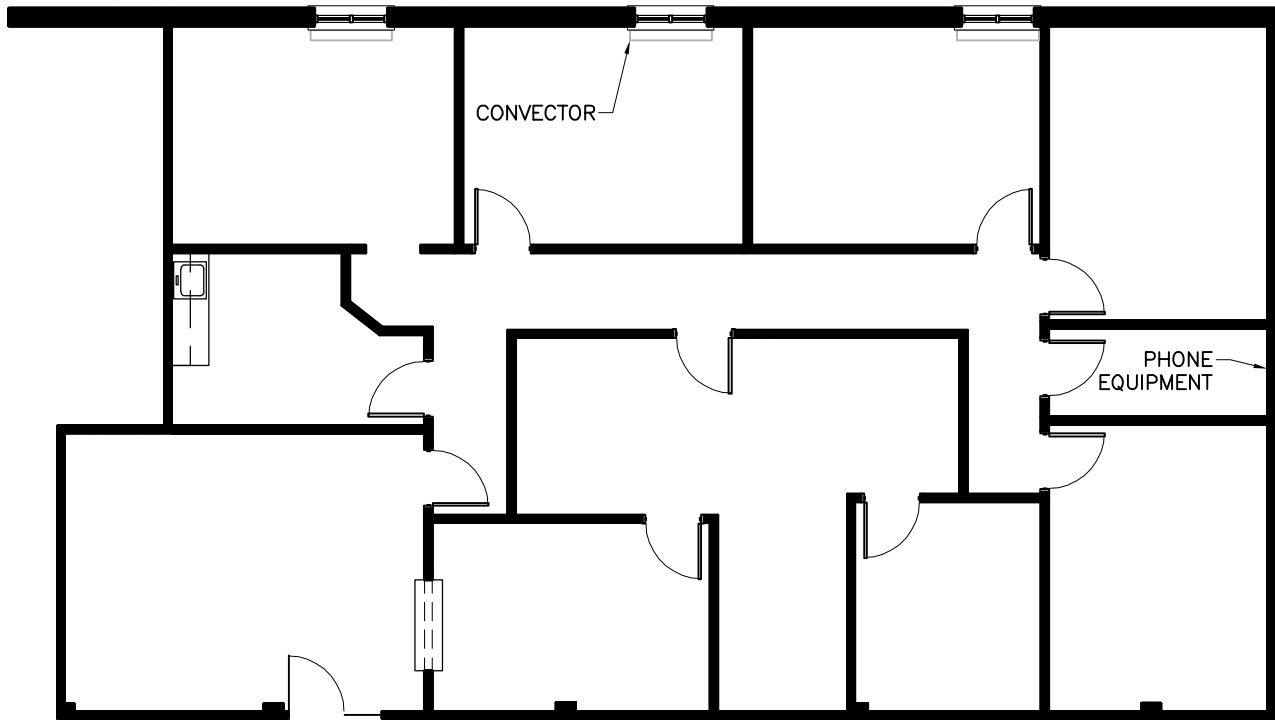

201 East Ogden Avenue

201 East Ogden Avenue
Hinsdale, IL, 60521

Suite 116 - As-Built Conditions

2,605 Rentable Square Feet

Scale:

N.T.S.