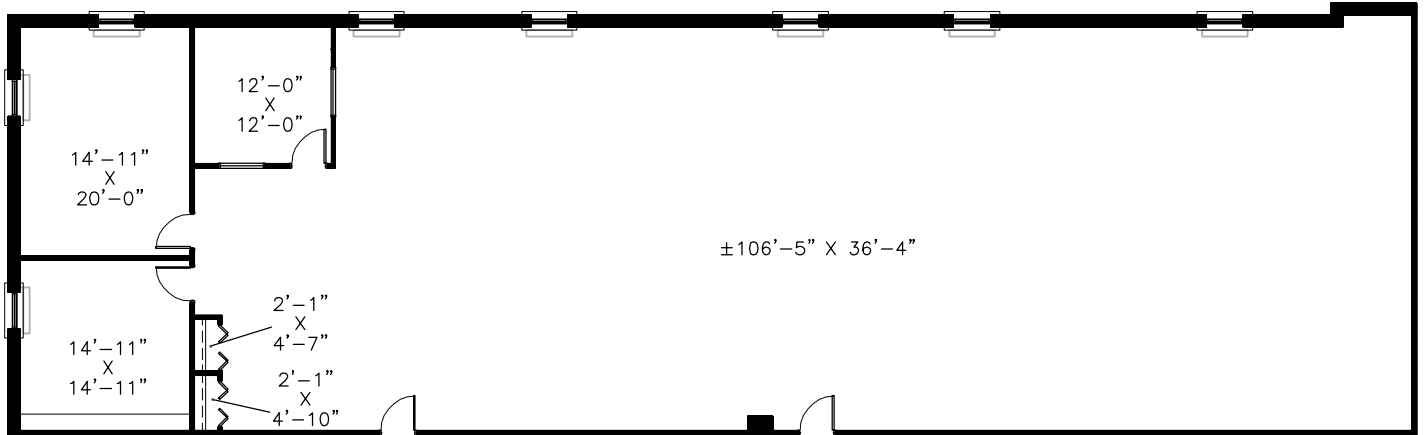

119 East Ogden Avenue

119 East Ogden Avenue
Hinsdale, IL, 60521

Suite 201 - As-Built Conditions

4,916 Rentable Square Feet

Scale:

N.T.S.