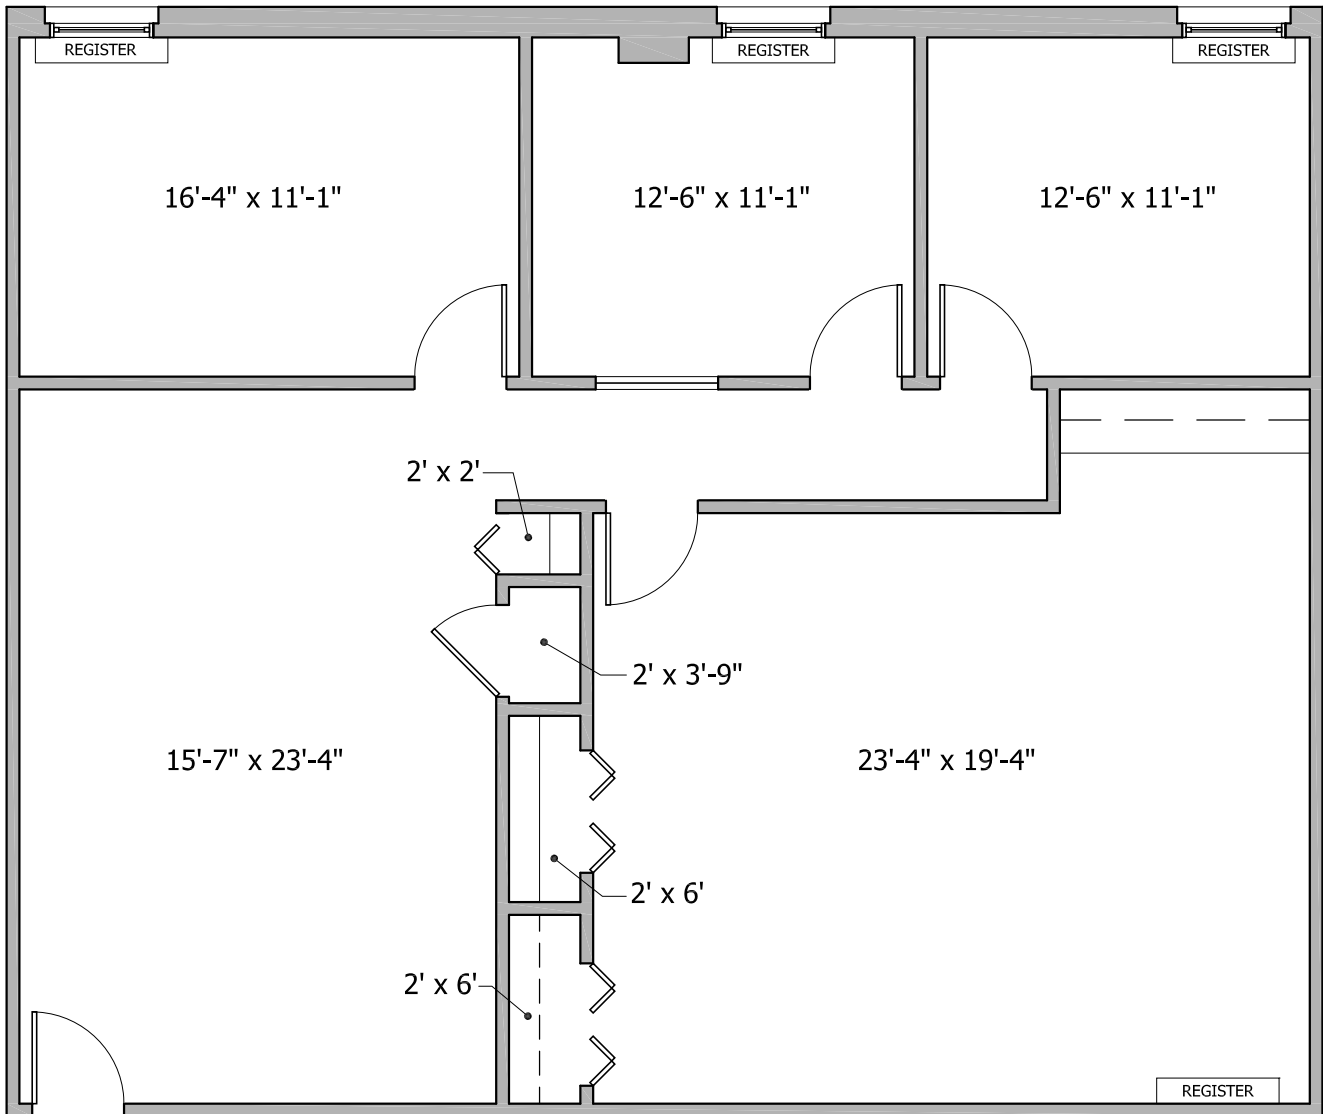

## Suite 120 - As-Built Condition

1,691 Rentable Square Feet

Scale: N.T.S.