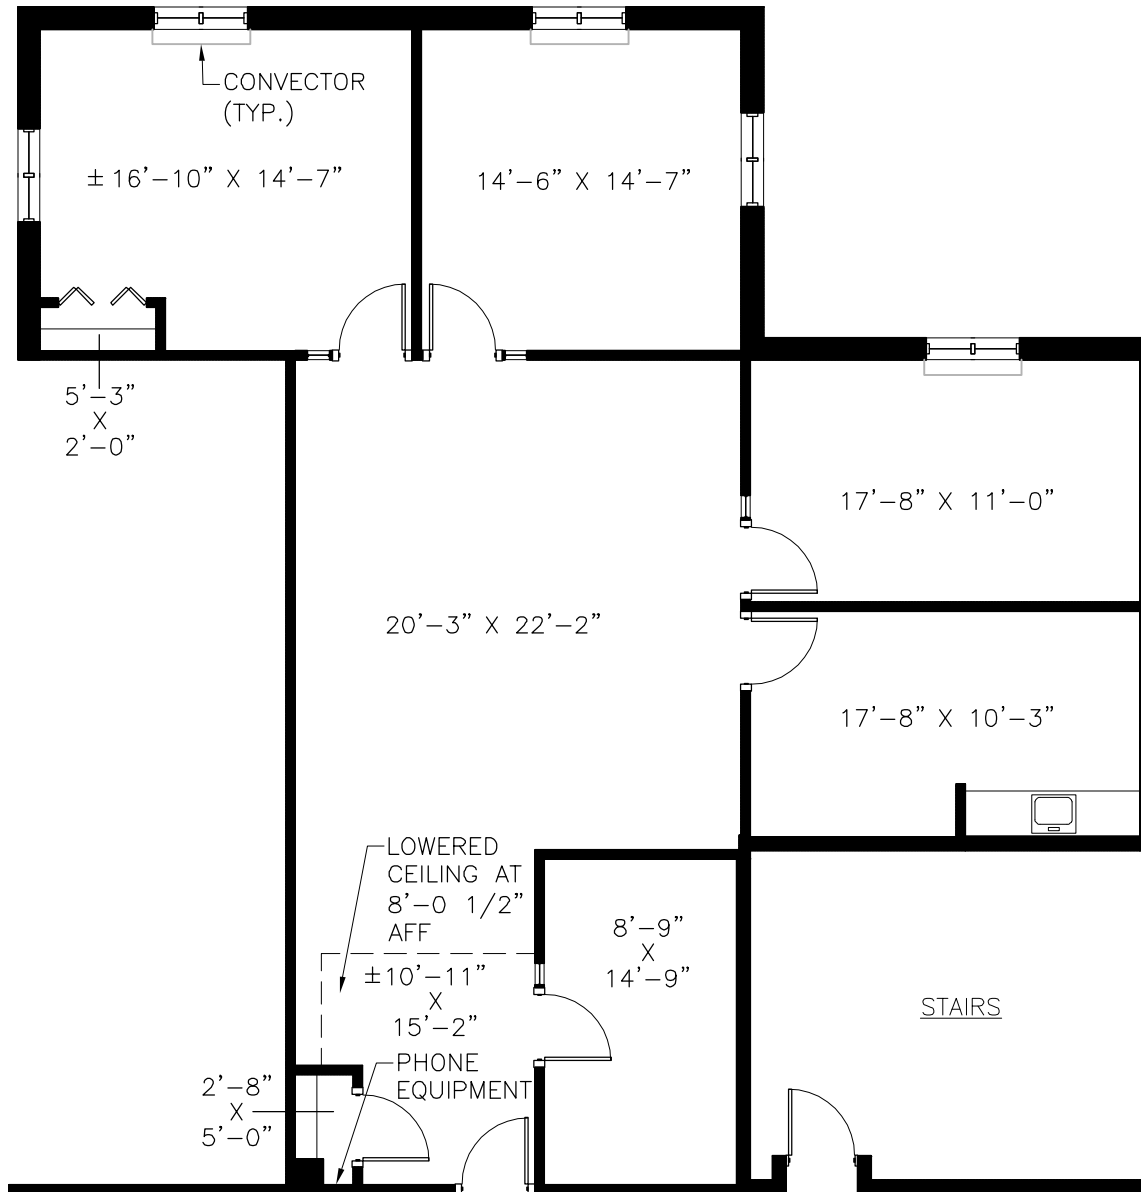

15 Spinning Wheel

15 Spinning Wheel Road
Hinsdale, Illinois 60521

Suite 108 - As-Built Conditions

1,870 Rentable Square Feet

Scale:

N.T.S.