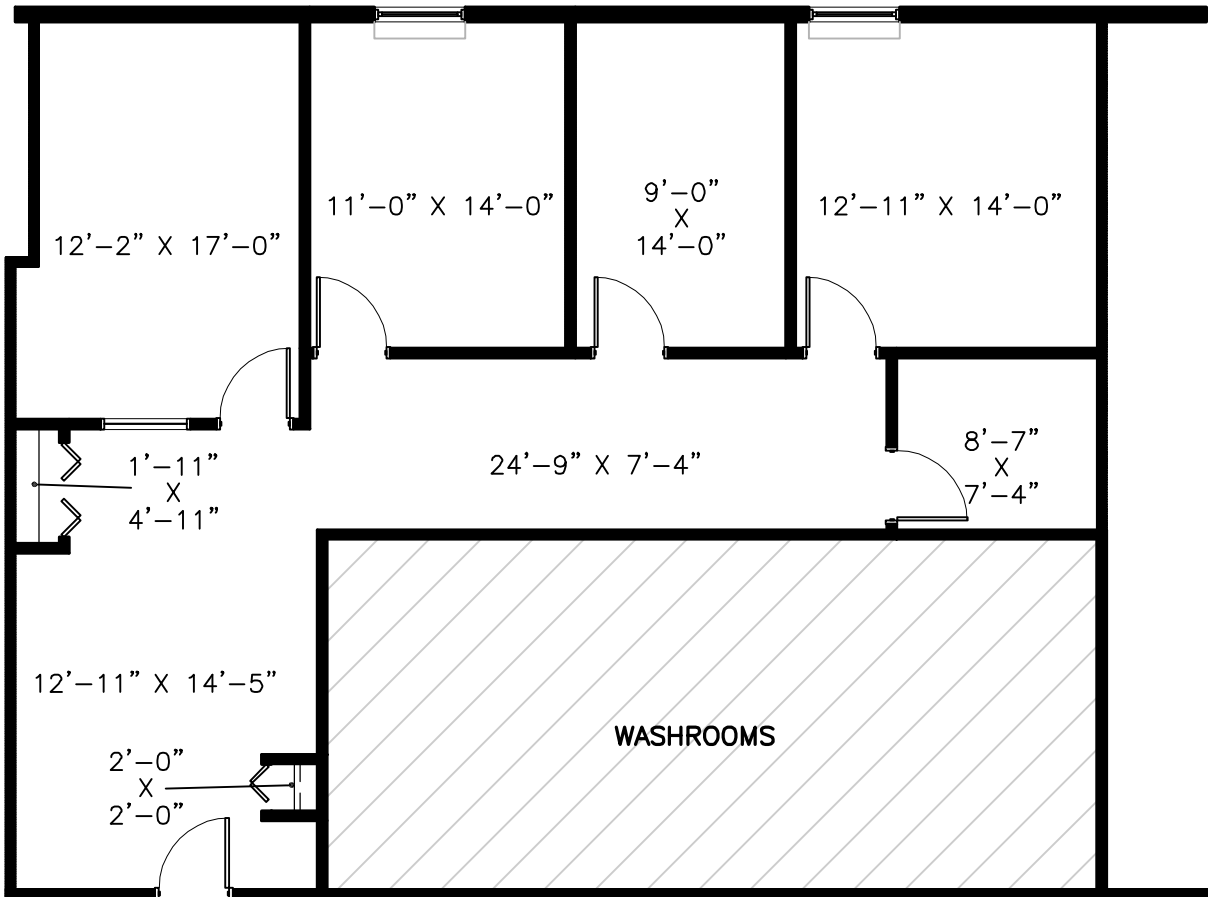

15 Spinning Wheel Road

15 Spinning Wheel Road
Hinsdale, IL, 60521

Suite 324 - As-Built Conditions

1,380 Rentable Square Feet

Scale:

N.T.S.