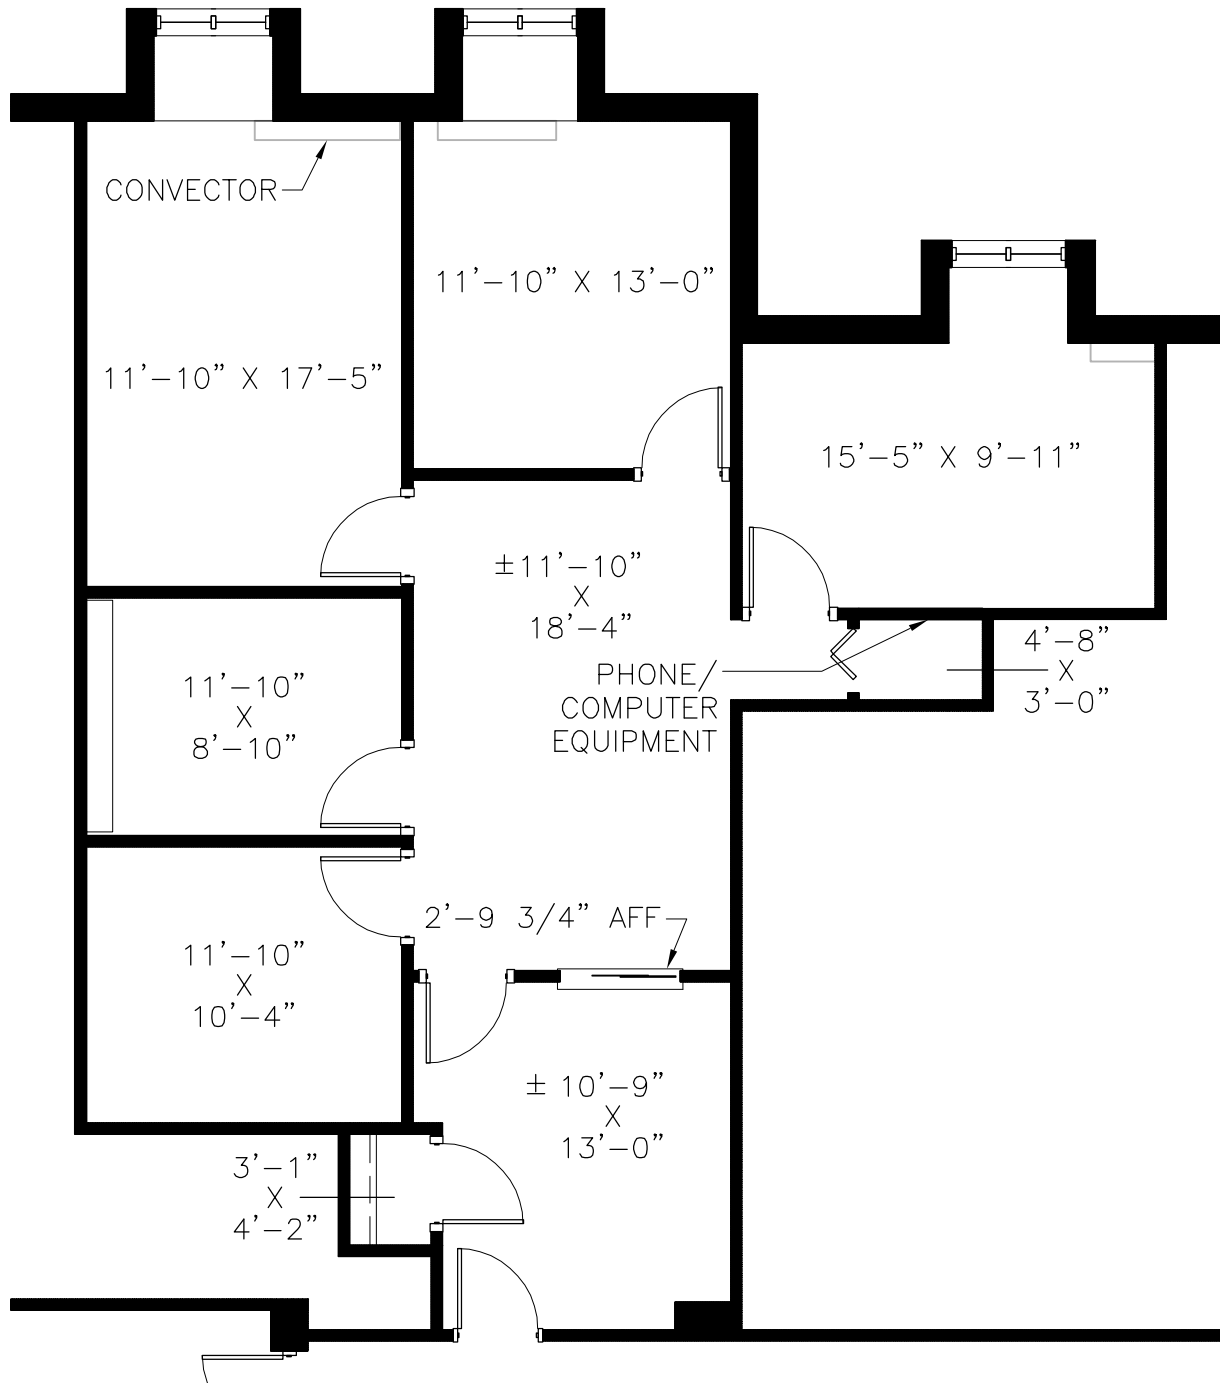

15 Spinning Wheel

15 Spinning Wheel Road
Hinsdale, Illinois 60521

Suite 423 - As-Built Conditions

1,419 Rentable Square Feet

Scale:

N.T.S.