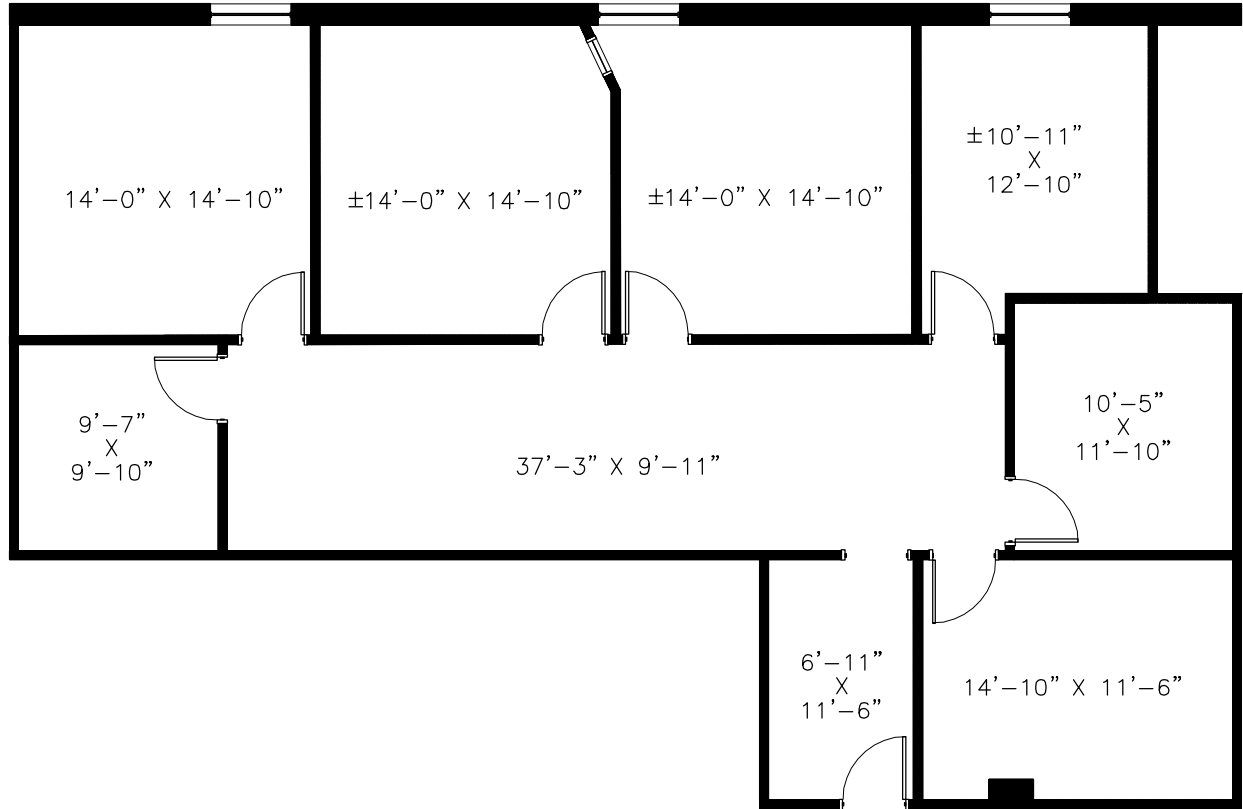

188 Industrial Drive

188 Industrial Drive
Elmhurst, Illinois 60126

Suite #116 - As-Built Conditions

1,924 Rentable Square Feet

Scale:

N.T.S.