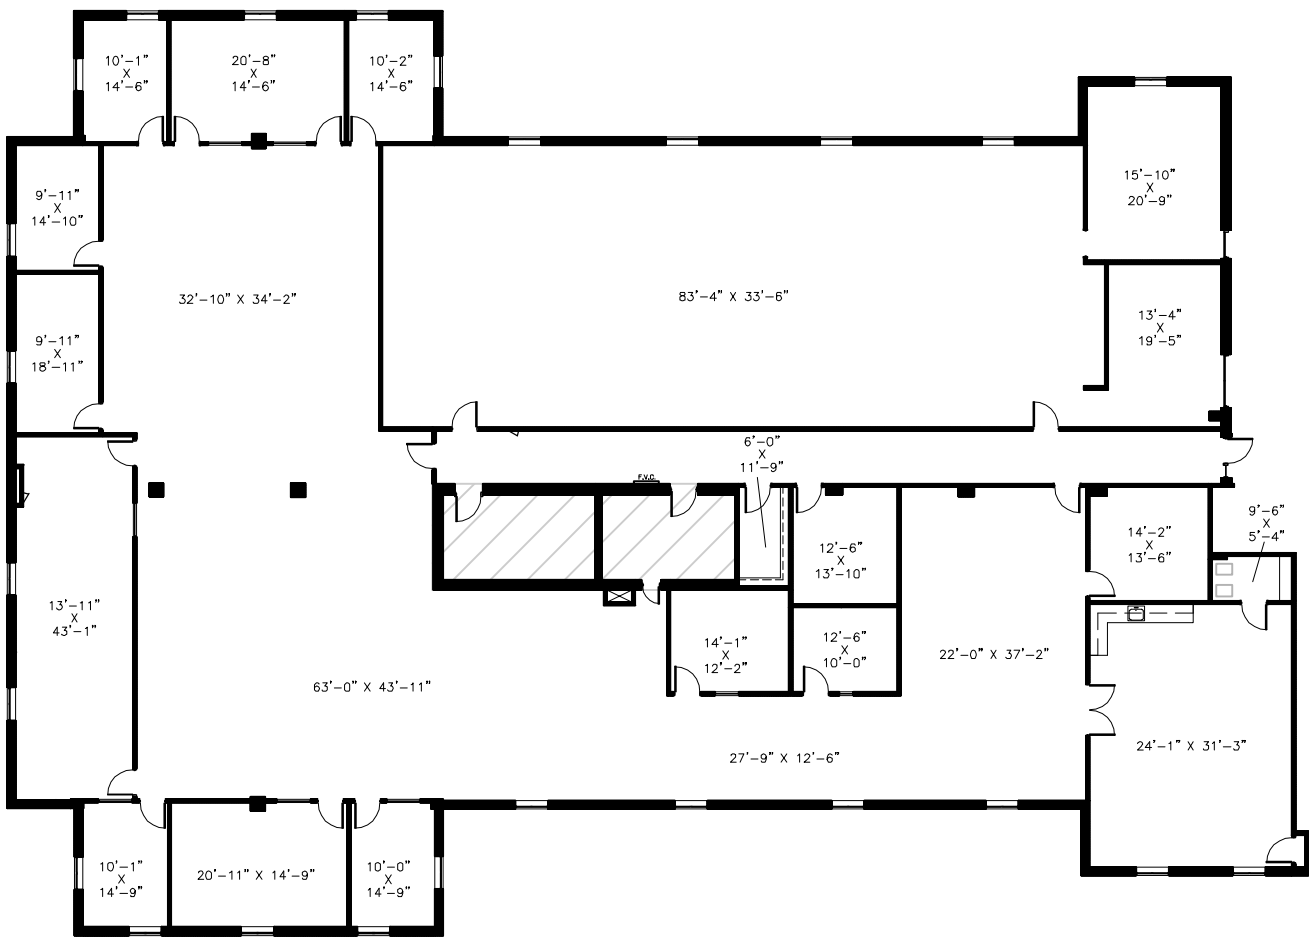

# 188 Industrial Drive

188 Industrial Drive  
Elmhurst, Illinois 60126

## Suite #320 - As-Built Conditions

14,312 Rentable Square Feet

Scale:

N.T.S.