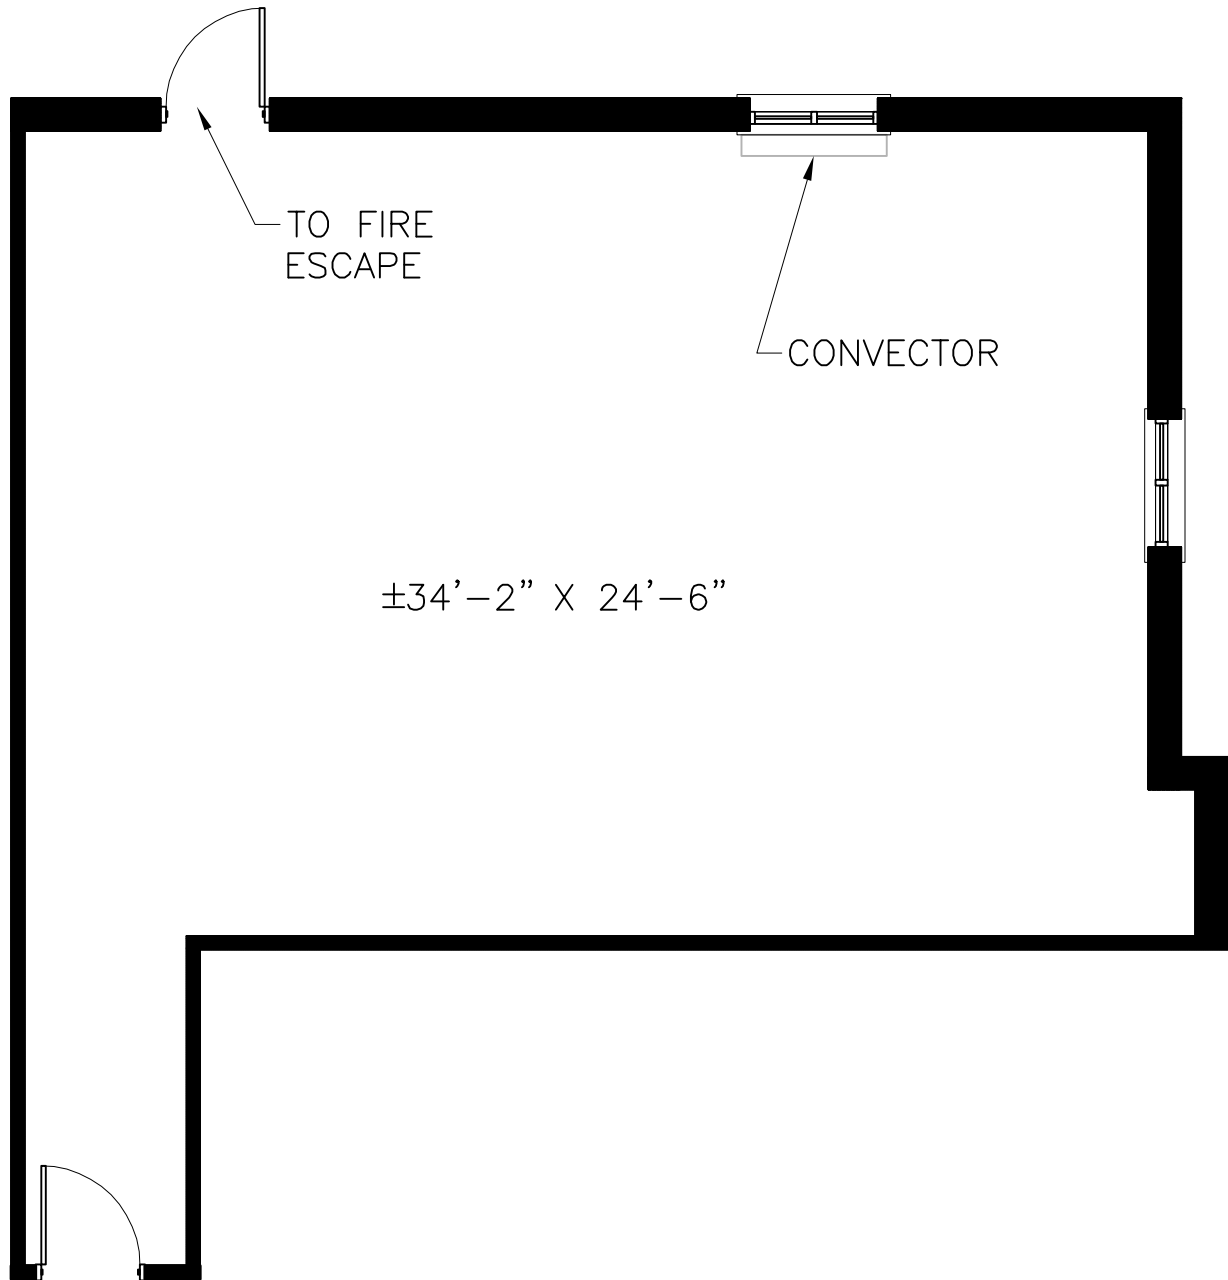

201 East Ogden Avenue

201 East Ogden Avenue
Hinsdale, IL, 60521

Suite 218 - As-Built Conditions

1,037 Rentable Square Feet

Scale:

N.T.S.