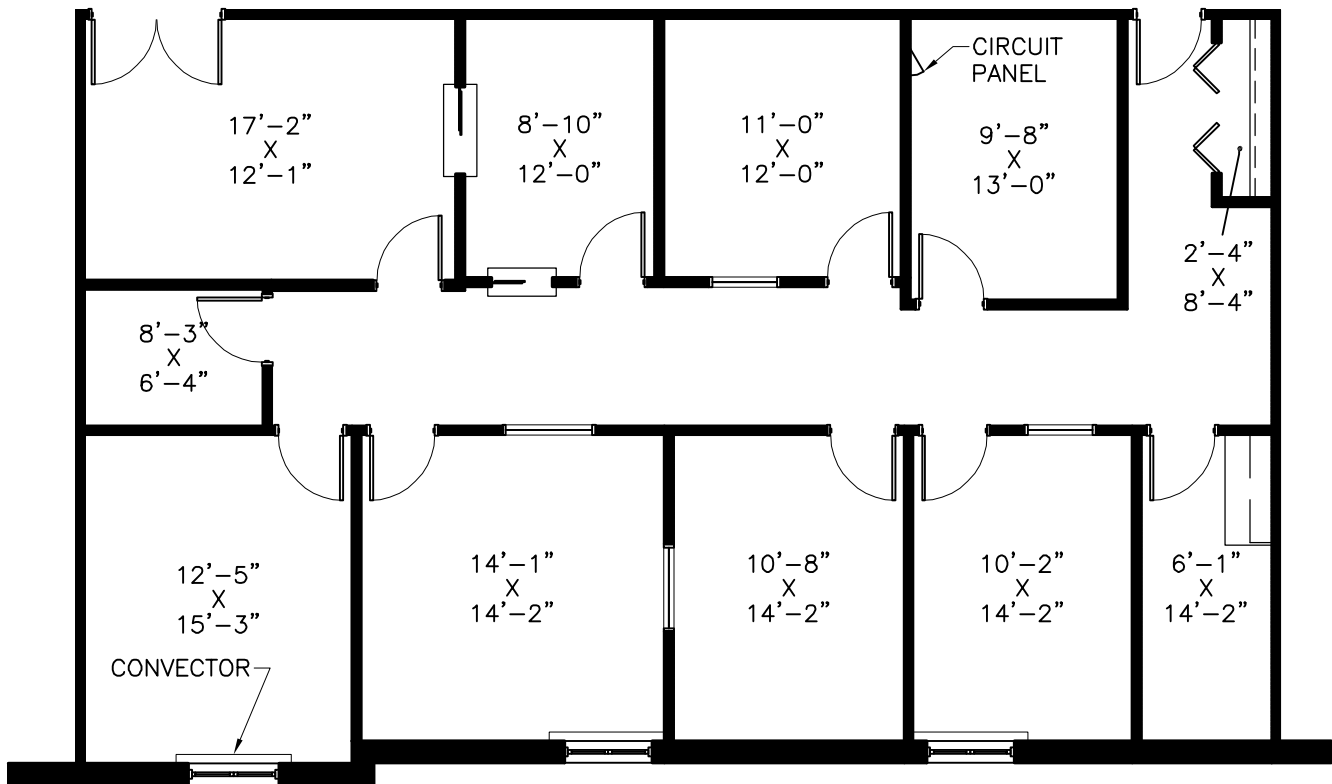

## Suite 228 - As-Built Conditions

2,129 Rentable Square Feet

Scale:

N.T.S.