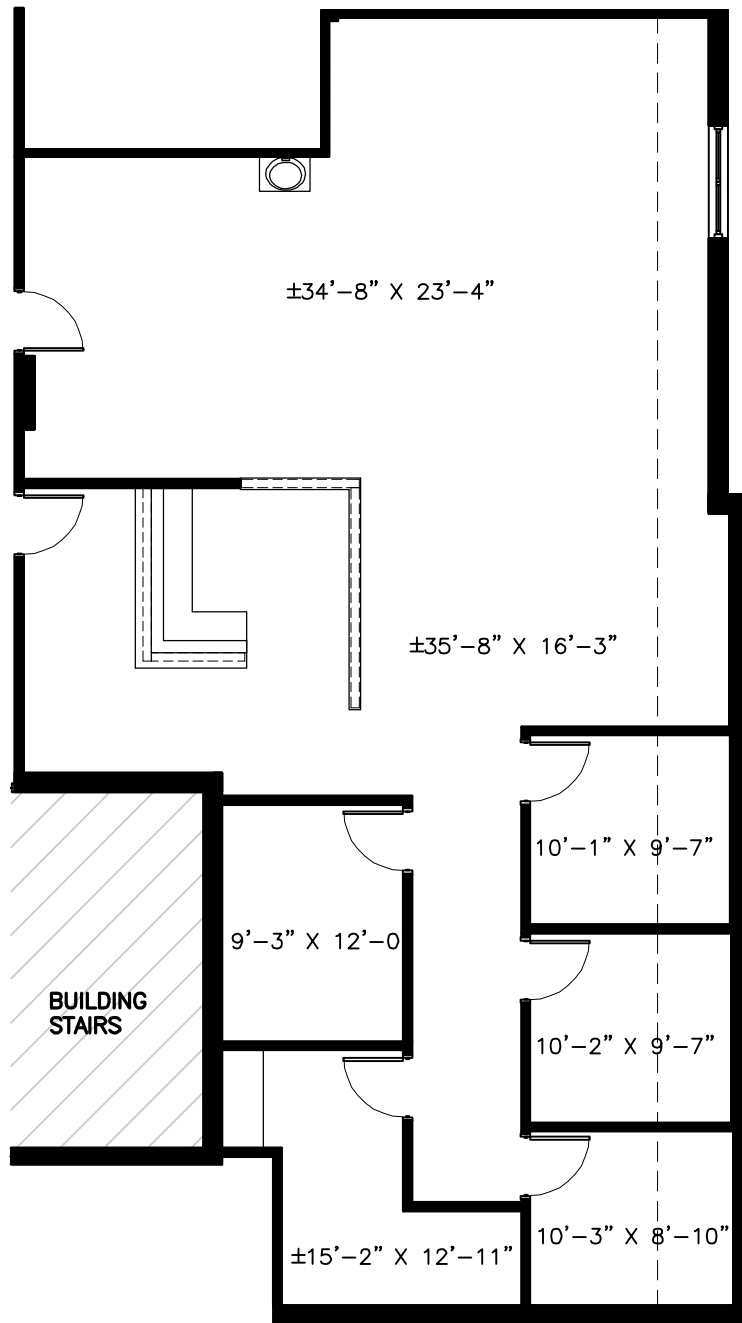

930 York Road

930 York Road
Hinsdale, IL, 60521

Suite #50 - As-Built Conditions

2,175 Rentable Square Feet

Scale:

N.T.S.