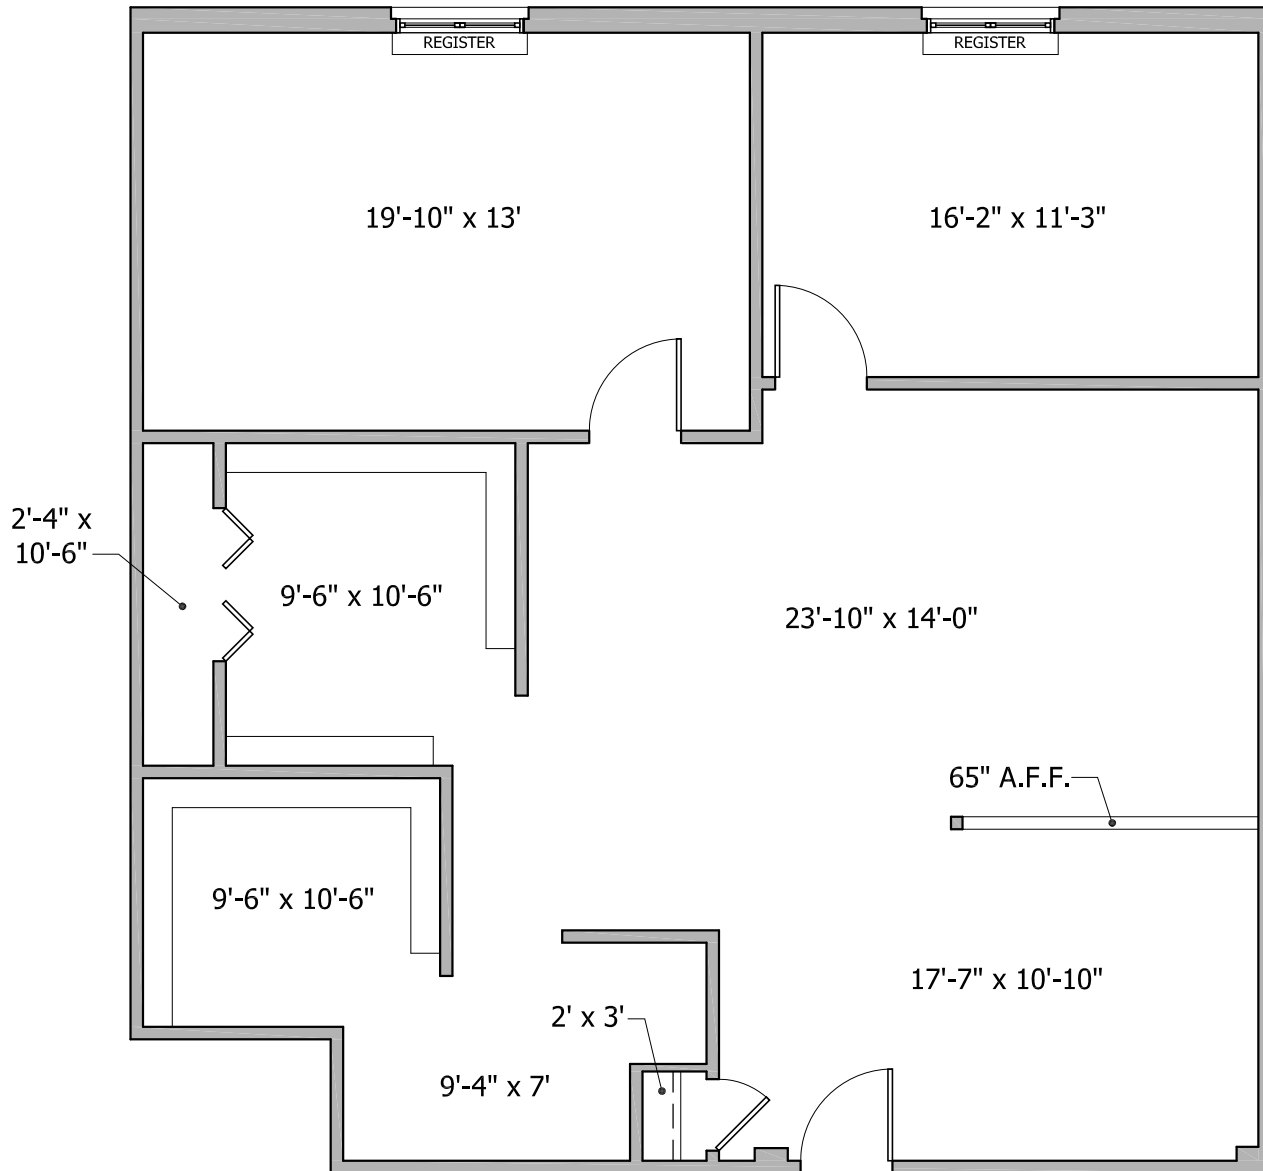

201 East Ogden Avenue

201 East Ogden Avenue
Hinsdale, IL 60521

Suite 114 - As-Built Condition

1,517 Rentable Square Feet

Scale: N.T.S.